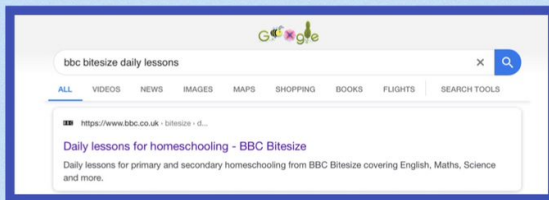

Some online support from Mrs 'Shea and a drawing challenge

Challenge - I can practice my skills online

Go to google
Type 'bbc bitesize daily lessons'
Click on the link

1
Click on
'All bitesize'

2
Click on
'Foundation
Phase'

PIC•COLLAGE

3
Click on 'start
a lesson'

4
Click on your
year group

5
Choose a subject area to practice

PIC•COLLAGE

You will find videos in the 'learn' section to support each area of learning

You will find ideas to help you practice too