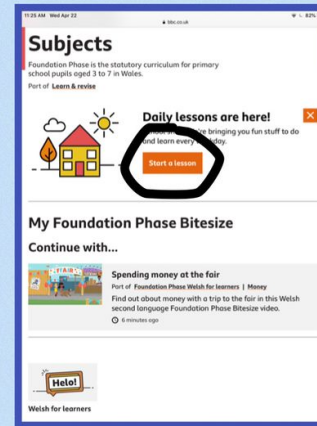

Some online support from Mrs 'Shea and a drawing challenge

Challenge - I can practice my skills online

Go to google
Type 'bbc bitesize daily lessons'
Click on the link

1
Click on
'All bitesize'

2
Click on
'Foundation
Phase'

PIC•COLLAGE

3
Click on 'start
a lesson'

4
Click on your
year group

5
Choose a subject area to practice

PIC•COLLAGE

You will find videos in the 'learn' section to support each area of learning

You will find ideas to help you practice too