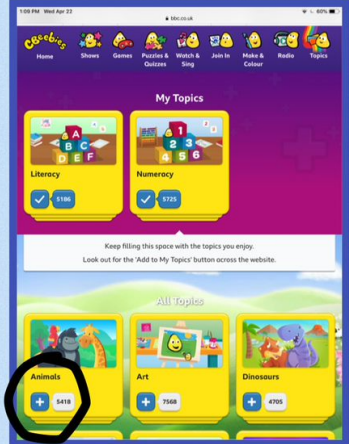

Some online support from Mrs 'Shea and a drawing challenge

Challenge - I can practice my skills online

Go to google
Type 'bbc bitesize daily lessons'
Click on the link

1
Click on
'All bitesize'

2
Click on
'Foundation
Phase'

PIC•COLLAGE

3
Click on 'start
a lesson'

4
Click on your
year group

5
Choose a subject area to practice

PIC•COLLAGE

You will find videos in the 'learn' section to support each area of learning

You will find ideas to help you practice too

There is also a section to help you practice your welsh skills too

PIC•COLLAGE

Cbeebies is great for reception children

Click on the 'topics' section

You can add your favourite topics to 'My Topics' by clicking on the + sign