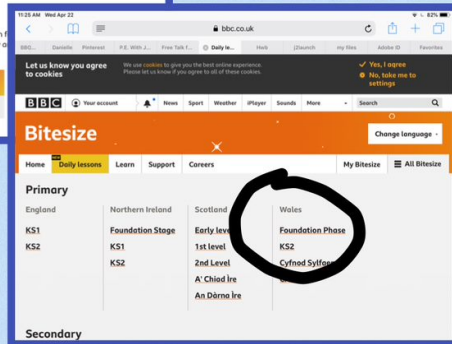

Some online support from Mrs 'Shea and a drawing challenge

Challenge - I can practice my skills online

Go to google
Type 'bbc bitesize daily lessons'
Click on the link

1
Click on
'All bitesize'

2
Click on
'Foundation
Phase'

PIC•COLLAGE

3
Click on 'start
a lesson'

4
Click on your
year group

5
Choose a subject area to practice

PIC•COLLAGE

You will find videos in the 'learn' section to support each area of learning

You will find ideas to help you practice too