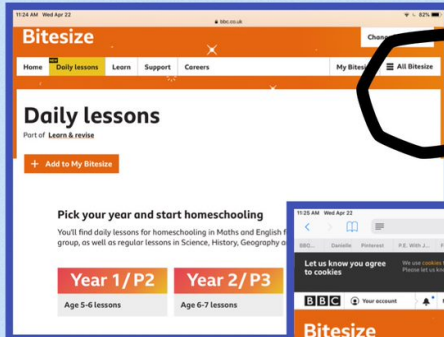

Some online support from Mrs 'Shea and a drawing challenge

Challenge - I can practice my skills online

Go to google
Type 'bbc bitesize daily lessons'
Click on the link

1
Click on
'All bitesize'

2
Click on
'Foundation
Phase'

PIC•COLLAGE

3
Click on 'start
a lesson'

4
Click on your
year group

5
Choose a subject area to practice

PIC•COLLAGE

You will find videos in the 'learn' section to support each area of learning

You will find ideas to help you practice too