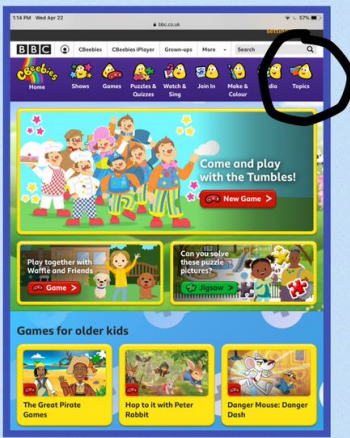

Some online support from Mrs 'Shea and a drawing challenge

Challenge - I can practice my skills online

Go to google
Type 'bbc bitesize daily lessons'
Click on the link

1
Click on
'All bitesize'

2
Click on
'Foundation
Phase'

PIC•COLLAGE

3
Click on 'start
a lesson'

4
Click on your
year group

5
Choose a subject area to practice

PIC•COLLAGE

You will find videos in the 'learn' section to support each area of learning

You will find ideas to help you practice too

There is also a section to help you practice your welsh skills too

PIC•COLLAGE

Cbeebies is great for reception children

Click on the 'topics' section

You can add your favourite topics to 'My Topics' by clicking on the + sign