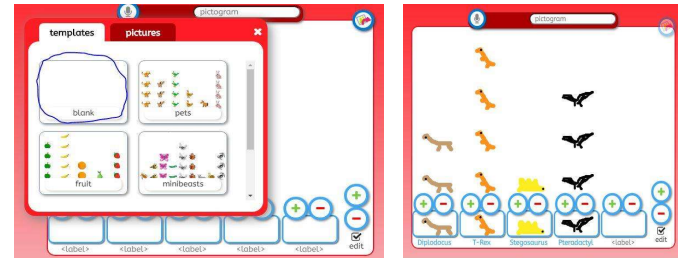

Log onto your HWB account (username and password in the back of your yellow reading record book).

Click on: 

Then: 

Choose 'Pictogram' or 'Chart' (pictogram being the more simple of the options)

Choose 'blank' to create a dinosaur pictogram. You will need to draw and label your own dinosaurs in the boxes.

If you choose 'chart', just input the data into the table and select how to display your data.

Don't forget to save your work!