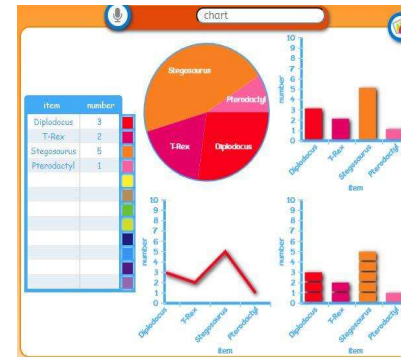

Log onto your HWB account (username and password in the back of your yellow reading record book).

Click on: 

Then: 

Choose 'Pictogram' or 'Chart' (pictogram being the more simple of the options)

Choose 'blank' to create a dinosaur pictogram. You will need to draw and label your own dinosaurs in the boxes.

If you choose 'chart', just input the data into the table and select how to display your data.

Don't forget to save your work!